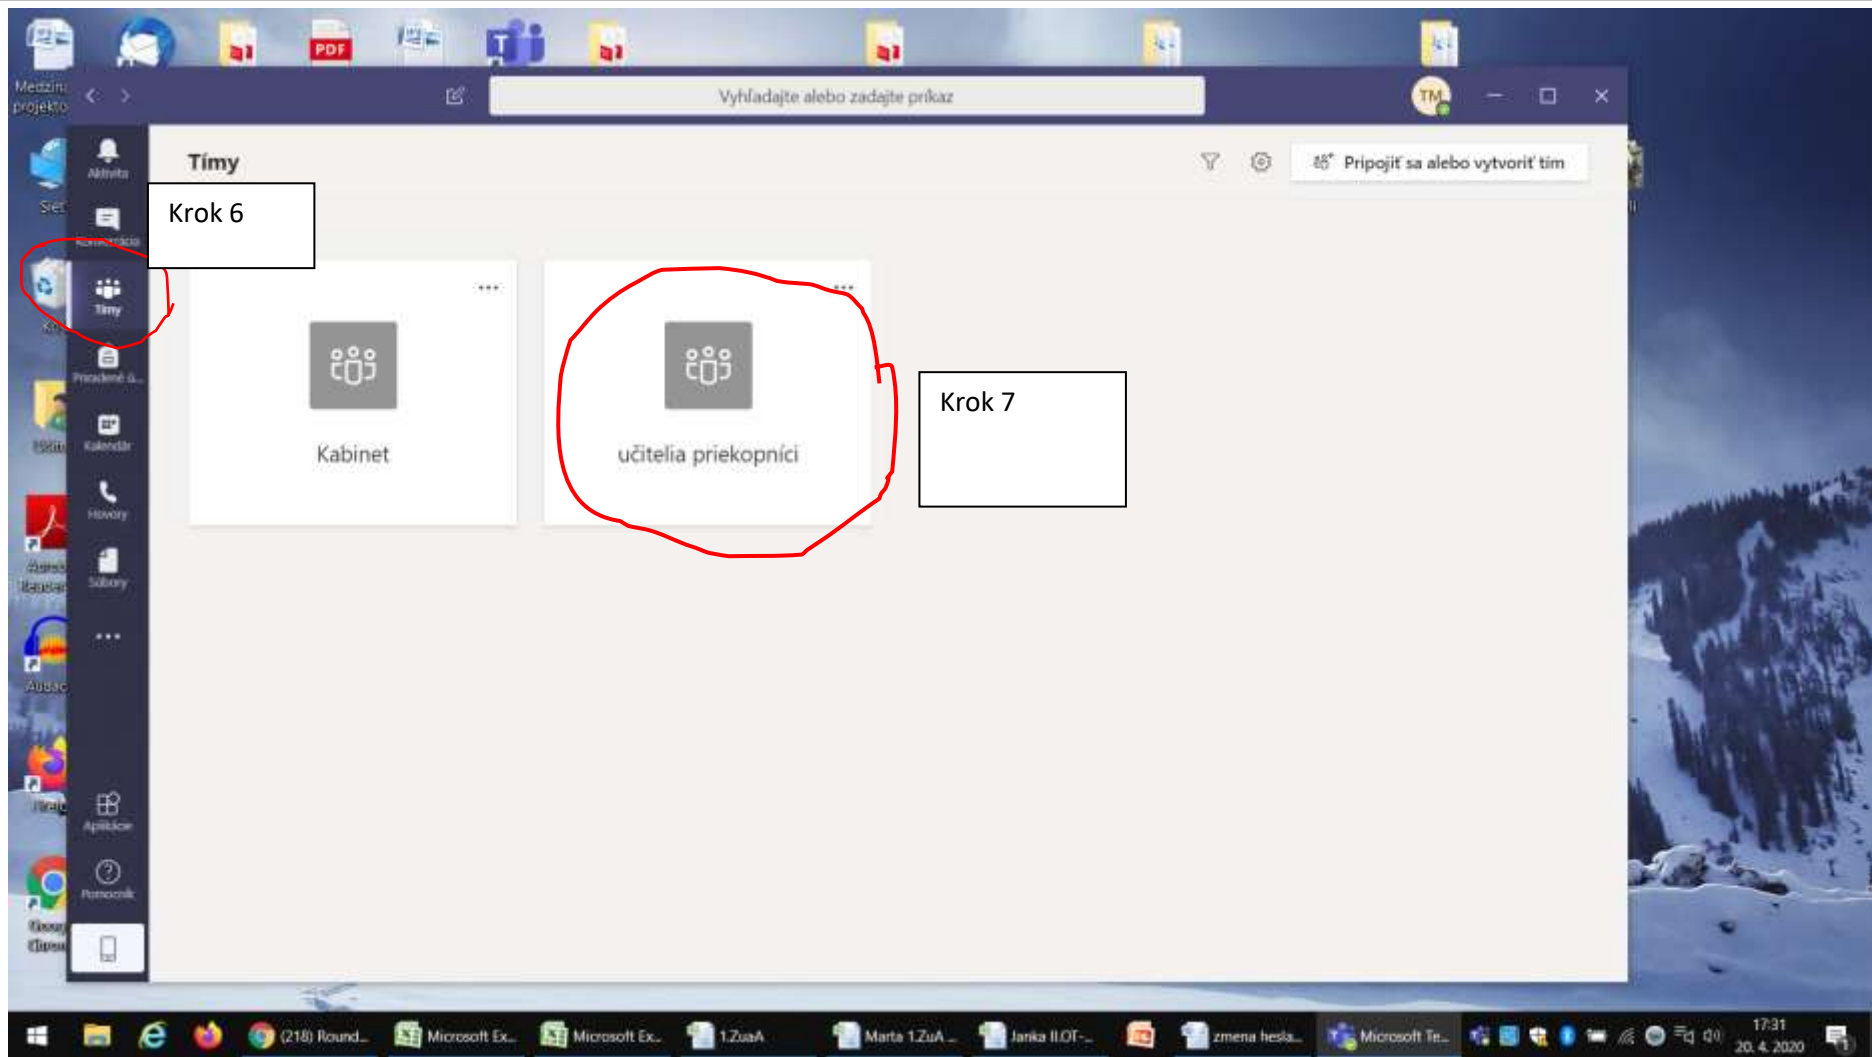

Po prihlásení cez aplikáciu uvidíte tuto obrazovku, navštívte niektorí z tímov- podľa predmetu

Viacerí majú problém so zvukom, ak nemajú pripojené vlastné slúchadla s mikrofonom, tak ich skuste doma pripadne