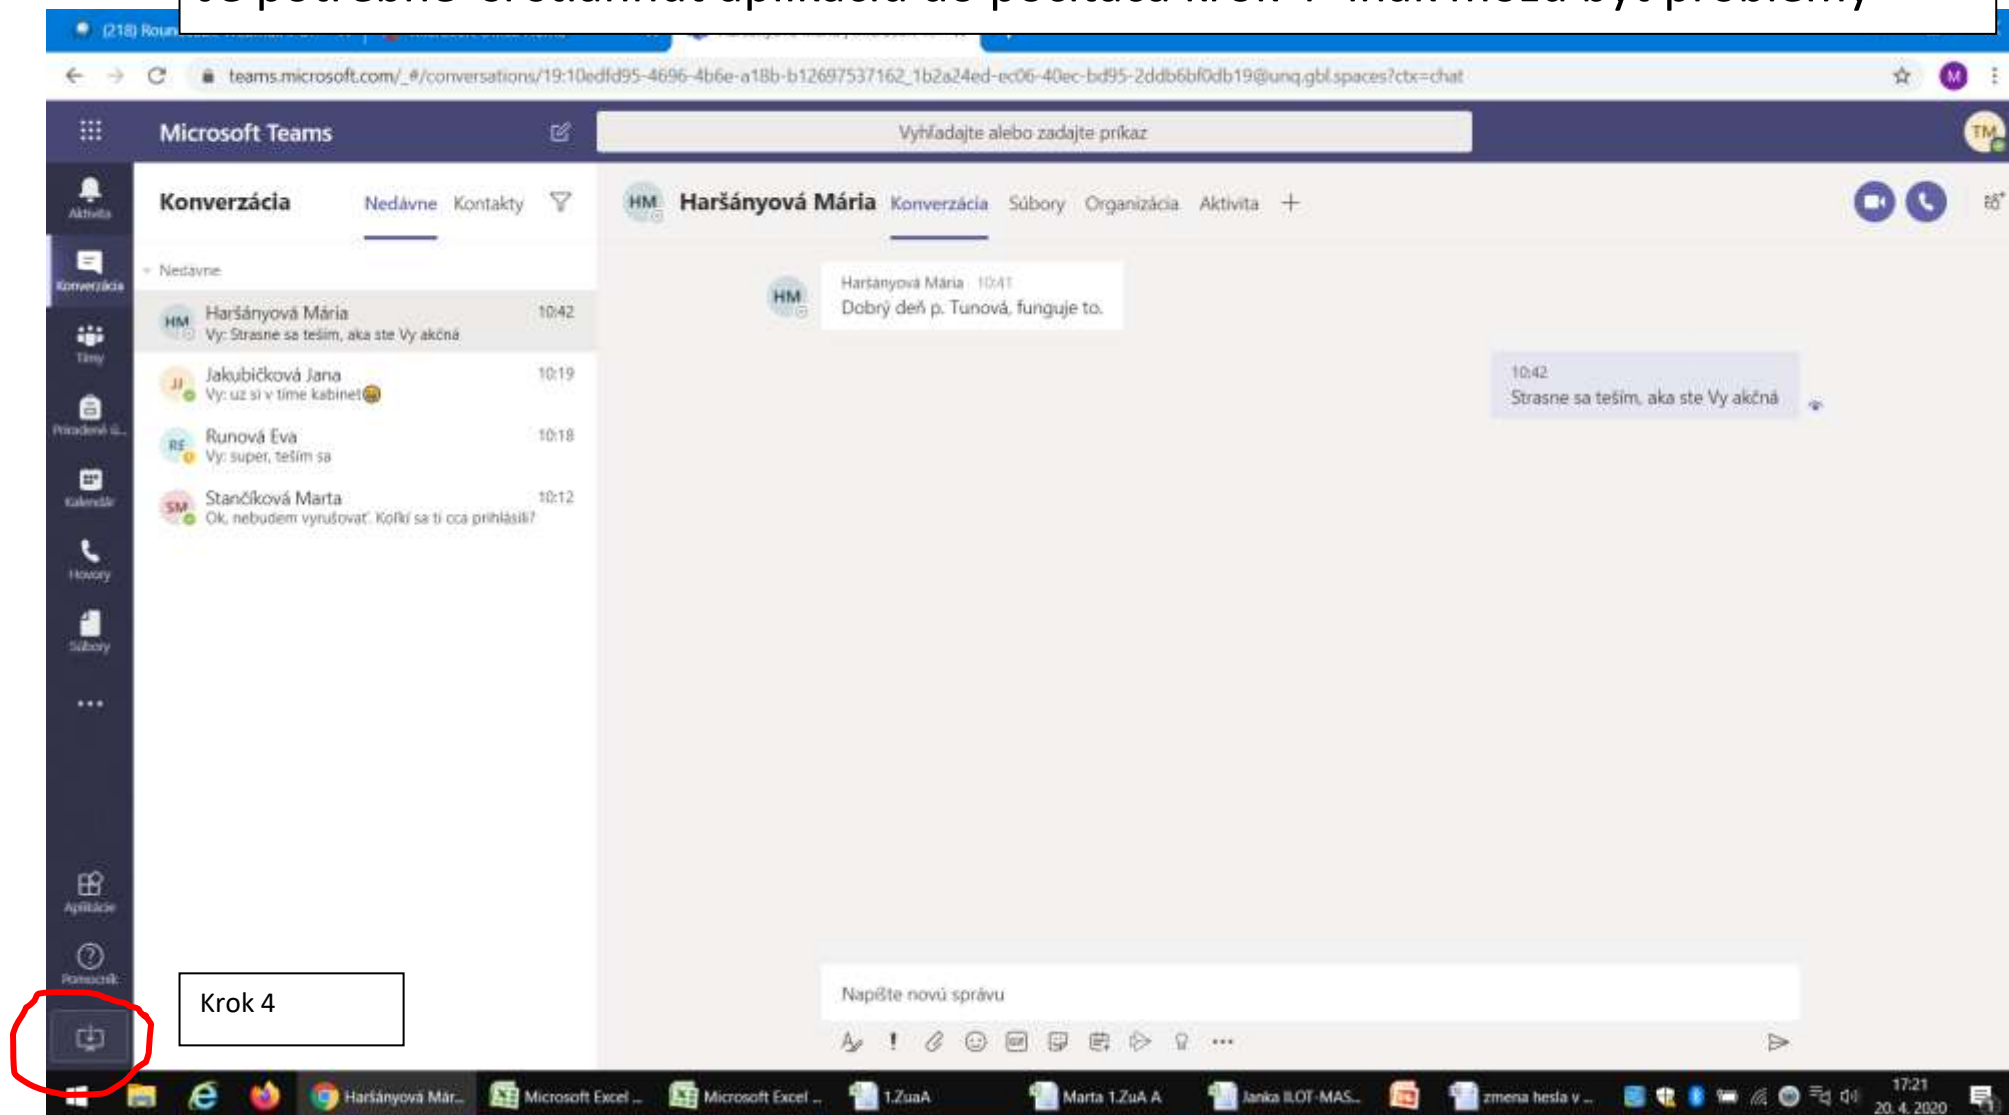

Uvodné okno po prihlásení sa do Office 365 po kliknutí na link <https://office.com>

The screenshot shows the Microsoft Office 365 home page. The browser address bar displays 'office.com/?auth=2'. The main content area features a 'Dobry deň' greeting and a grid of application icons: 'Vytvorit nove', Outlook, OneDrive, Word, Excel, PowerPoint, OneNote, SharePoint, and Teams. The Teams icon is circled in red, with a callout box labeled '3.krok'. To the right, the 'Nastavenia' (Settings) sidebar is open, showing options for 'Motivy', 'Jazyk a časové pásmo', and 'Tmavý režim'. The 'Heslo' (Password) section is circled in red, with a callout box labeled '2.krok - nepovinný ale odporúčaný'. The 'Zmenit svoje heslo ->' link is also circled in red. The Windows taskbar at the bottom shows the system tray with the date '17:06 19. 4. 2020'.

Je potrebné si stiahnuť aplikáciu do počítača krok 4- inak môžu byť problémy

The screenshot shows the Microsoft Teams web interface. The browser tabs include 'Q218 Roundcube Webmail - O...', 'Microsoft Office Home', and 'Haršányová Mária | Microsoft Te...'. The address bar shows the Teams chat URL. The interface features a left sidebar with navigation icons for 'Aktivita', 'Konverzácia', 'Témy', 'Pracovné d...', 'Kalendár', 'Hovory', 'Aplikácie', and 'Rozsiahlosť'. The main chat area is titled 'Haršányová Mária' and shows a conversation with messages from Haršányová Mária and others. A context menu is open over the 'Aplikácie' icon in the sidebar, with the option 'Po stlačení otvoriť' circled in red. A text box with the instruction 'Krok 5 - Prihlásiť sa cez túto aplikáciu do teams' points to this option. Another text box with 'Klik sem' points to a small downward arrow icon at the bottom of the context menu. The Windows taskbar at the bottom shows several open applications, including 'Teams_windows_x...', 'Microsoft Excel...', and '1.ZuA'.